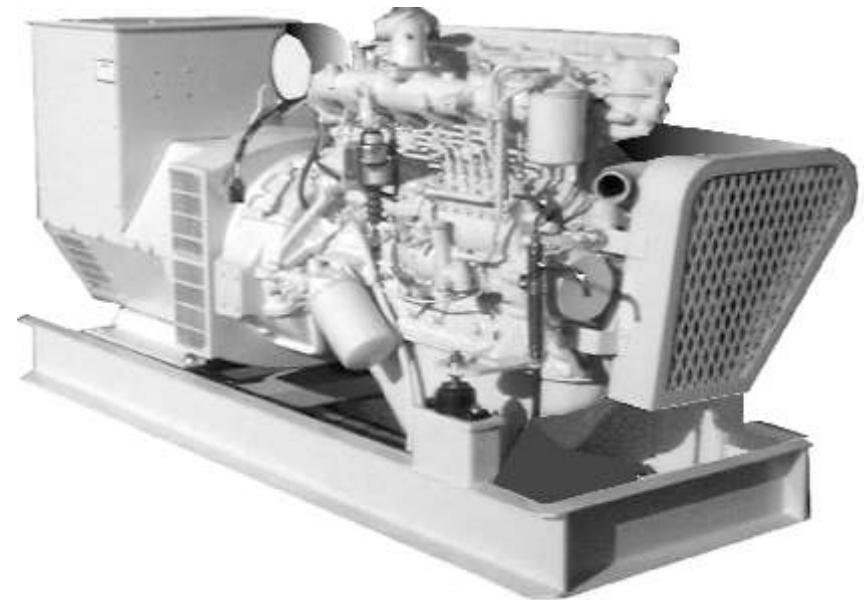

LECSET GENERATOR SETS

BY KLASSEN

Industrial Marine Standby Prime Power

STANDARD ENGINE FEATURES:

- ✍ 3 year/3000 HR Isuzu diesel engine warranty.
- ✍ Four stroke for quiet performance.
- ✍ Bosch style Fuel System for efficient operation at 1800 RPM.
- ✍ Low oil pressure, high water temperature, automatic shutdown system.
- ✍ Pre-wired plug in instrument panel with DC engine gauges. Includes oil psi, water temp., volt or amp gauge, tach with hour metre, glow plug indicator, key on/off switch.
- ✍ Skid mounted with vibration isolators.
- ✍ Oil change pump or drain line
- ✍ Radiator cooled or set up for marine applications.

OPTIONAL FEATURES:

- ✍ 1200 RPM, 60 HZ & 1500 RPM, 50 HZ governor speed.
- ✍ Sound and weather enclosures
- ✍ AC metre panel and autostarts
- ✍ Skid mounted fuel tanks
- ✍ Main line disconnect breaker
- ✍ Custom and emergency back-up packages available
- ✍ Low water & low oil level shut downs

GENERATOR FEATURES:

- ✍ Choice of either Stamford/Newage or Lima/Marathon regulated, brush-less type generators with 1 year warranty.
- ✍ Three phase or single phase (3 wire and 2 wire).
- ✍ Motor starting capable generators for starting heavy electric motor loads where space is limited, with or without P.M.G.
- ✍ All generators are rated for heavy duty commercial load applications for years of dependable, maintenance free hours and seasons.