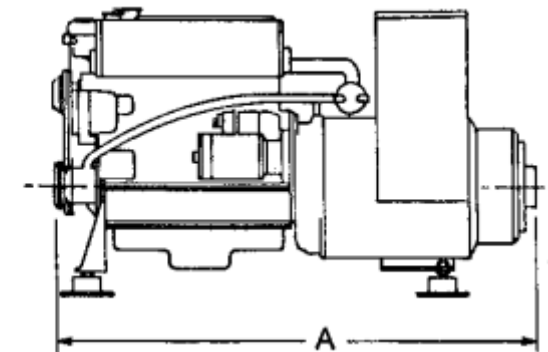

Generator Dimension Chart

MODEL	L2E	L3E	S3L2	S4L2	S4Q2	S4S	S4SDT
KW	4	7	10	15	20	30	40
A	33"	35"	37"	41"	46"	58"	62"
B	28"	28"	30"	30"	31"	36"	36"
C	20"	21"	21"	23"	23"	29"	21"
EXHAUST DIAMETER	1"	1"	1.5"	1.5"	2"	2.5"	3"
Weight (pounds)	375	490	510	550	625	1,400	1,500

MARINE UNITS

Ask Us About Our ISUZU & DOOSAN Powered LECSETS from 6 K.W. to 600 K.W.

Around the world, the Mitsubishi name has become synonymous with dependable, fuel efficient, maintenance-free diesel power. Since 1961 Klassen has been building reliable generator sets for the major industries on the West coast and around the world.

GENERATOR SET SALES AND SERVICE SINCE 1961

SEATTLE - Klassen Engine Company

1538 N.W. 50th Street, Seattle, WA 98107

Toll Free: 888-784-0148 / Tel: (206) 784-0148 / Fax (206) 783-6811
seattle@klassenengine.com

VANCOUVER - Klassen Diesel Sales Ltd.

#101-7187 Progress Way, Delta, BC Canada, V4G1K8

Toll Free: 866-940-6400 / Tel: (604) 940-6400 / Fax (604) 940-6500
delta@klassenengine.com

VICTORIA - Klassen Diesel Sales Ltd.

6701 Oldfield Road, Saanichton, BC Canada, V8M 2A1

Tel/Fax (250) 652-6655
victoria@klassenengine.com

*All sizes and weights subject to change without notice