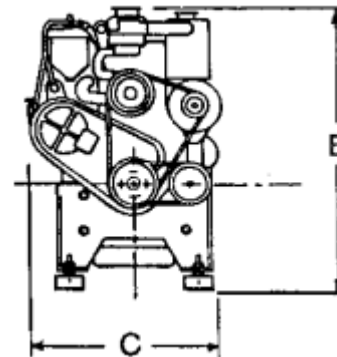

Generator Dimension Chart

MODEL	L2E	L3E	S3L2	S4L2	S4Q2	S4S	S4SDT
KW	4	7	10	15	20	30	40
A	33"	35"	37"	41"	46"	58"	62"
B	28"	28"	30"	30"	31"	36"	36"
C	20"	21"	21"	23"	23"	29"	21"
EXHAUST DIAMETER	1"	1"	1.5"	1.5"	2"	2.5"	3"
Weight (pounds)	375	490	510	550	625	1,400	1,500

MARINE UNITS

Ask Us About Our ISUZU & DOOSAN Powered LECSETS from 6 K.W. to 600 K.W.

Around the world, the Mitsubishi name has become synonymous with dependable, fuel efficient, maintenance-free diesel power. Since 1961 Klassen has been building reliable generator sets for the major industries on the West coast and around the world.

GENERATOR SET SALES AND SERVICE SINCE 1961

SEATTLE - Klassen Engine Company

1538 N.W. 50th Street, Seattle, WA 98107

Toll Free: 888-784-0148 / Tel: (206) 784-0148 / Fax (206) 783-6811
seattle@klassenengine.com

VANCOUVER - Klassen Diesel Sales Ltd.

#101-7187 Progress Way, Delta, BC Canada, V4G1K8

Toll Free: 866-940-6400 / Tel: (604) 940-6400 / Fax (604) 940-6500
delta@klassenengine.com

VICTORIA - Klassen Diesel Sales Ltd.

6701 Oldfield Road, Saanichton, BC Canada, V8M 2A1

Tel/Fax (250) 652-6655
victoria@klassenengine.com

*All sizes and weights subject to change without notice