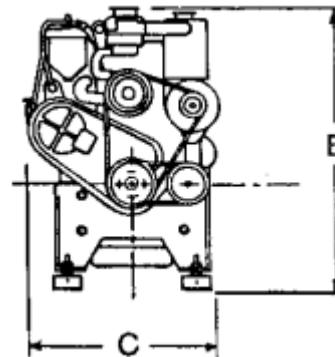

Generator Dimension Chart

MODEL	L2E	L3E	S3L2	S4L2	S4Q2	S4S	S4SDT
KW	4	7	10	15	20	30	40
A	35"	40"	44"	46"	50"	58"	62"
B	32"	32"	33"	33"	34"	36"	36"
C	21"	21"	21"	21"	21"	21"	21"
Weight (pounds)	540	575	610	650	725	1,400	1,500

SIZES REFLECT INDUSTRIAL UNITS, SEE NEXT PAGE FOR MARINE UNITS

Ask Us About Our ISUZU & DOOSAN Powered LECSETS from 6 K.W. to 600 K.W.

Around the world, the Mitsubishi name has become synonymous with dependable, fuel efficient, maintenance-free diesel power. Since 1961 Klassen has been building reliable generator sets for the major industries on the West coast and around the world.

GENERATOR SET SALES AND SERVICE SINCE 1961

SEATTLE - Klassen Engine Company

1538 N.W. 50th Street, Seattle, WA 98107

Toll Free: 888-784-0148 / Tel: (206) 784-0148 / Fax(206) 783-6811
seattle@klassenengine.com

VANCOUVER - Klassen Diesel Sales Ltd.

#101-7187 Progress Way, Delta, BC Canada, V4G1K8

Toll Free: 866-940-6400 / Tel: (604) 940-6400 / Fax (604) 940-6500
delta@klassenengine.com

VICTORIA - Klassen Diesel Sales Ltd.

6701 Oldfield Road, Saanichton, BC Canada, V8M 2A1

Tel/Fax (250) 652-6655
victoria@klassenengine.com

*All sizes and weights subject to change without notice