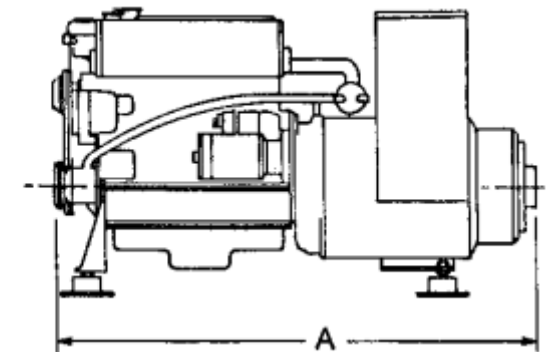

Generator Dimension Chart

MODEL	L2E	L3E	S3L2	S4L2	S4Q2	S4S	S4SDT
KW	4	7	10	15	20	30	40
A	35"	40"	44"	46"	50"	58"	62"
B	32"	32"	33"	33"	34"	36"	36"
C	21"	21"	21"	21"	21"	21"	21"
Weight (pounds)	540	575	610	650	725	1,400	1,500

SIZES REFLECT INDUSTRIAL UNITS, SEE NEXT PAGE FOR MARINE UNITS

Ask Us About Our ISUZU & DOOSAN Powered LECSETS from 6 K.W. to 600 K.W.

Around the world, the Mitsubishi name has become synonymous with dependable, fuel efficient, maintenance-free diesel power. Since 1961 Klassen has been building reliable generator sets for the major industries on the West coast and around the world.

GENERATOR SET SALES AND SERVICE SINCE 1961

SEATTLE - Klassen Engine Company

1538 N.W. 50th Street, Seattle, WA 98107

Toll Free: 888-784-0148 / Tel: (206) 784-0148 / Fax(206) 783-6811
seattle@klassenengine.com

VANCOUVER - Klassen Diesel Sales Ltd.

#101-7187 Progress Way, Delta, BC Canada, V4G1K8

Toll Free: 866-940-6400 / Tel: (604) 940-6400 / Fax (604) 940-6500
delta@klassenengine.com

VICTORIA - Klassen Diesel Sales Ltd.

6701 Oldfield Road, Saanichton, BC Canada, V8M 2A1

Tel/Fax (250) 652-6655
victoria@klassenengine.com

*All sizes and weights subject to change without notice